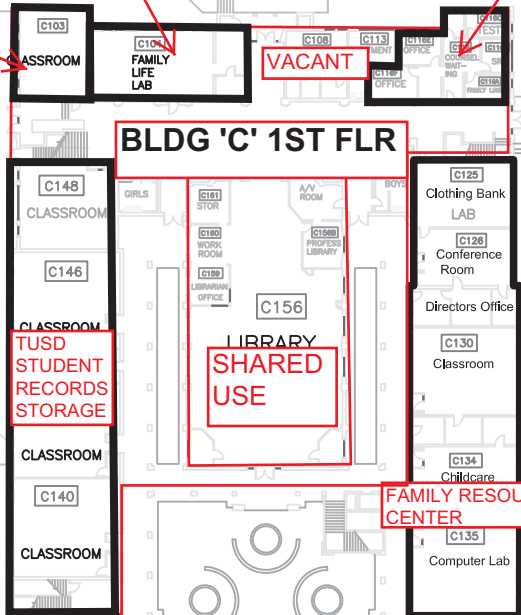

HIGHER GROUND RESOURCE CENTER

LAPAN Robotics Lab

Mentoring Tucson's Kids

21st CCLC

Vacated

SHARED USE

WAKEFIELD Tenant Locations

SE
BUILDING C AND B