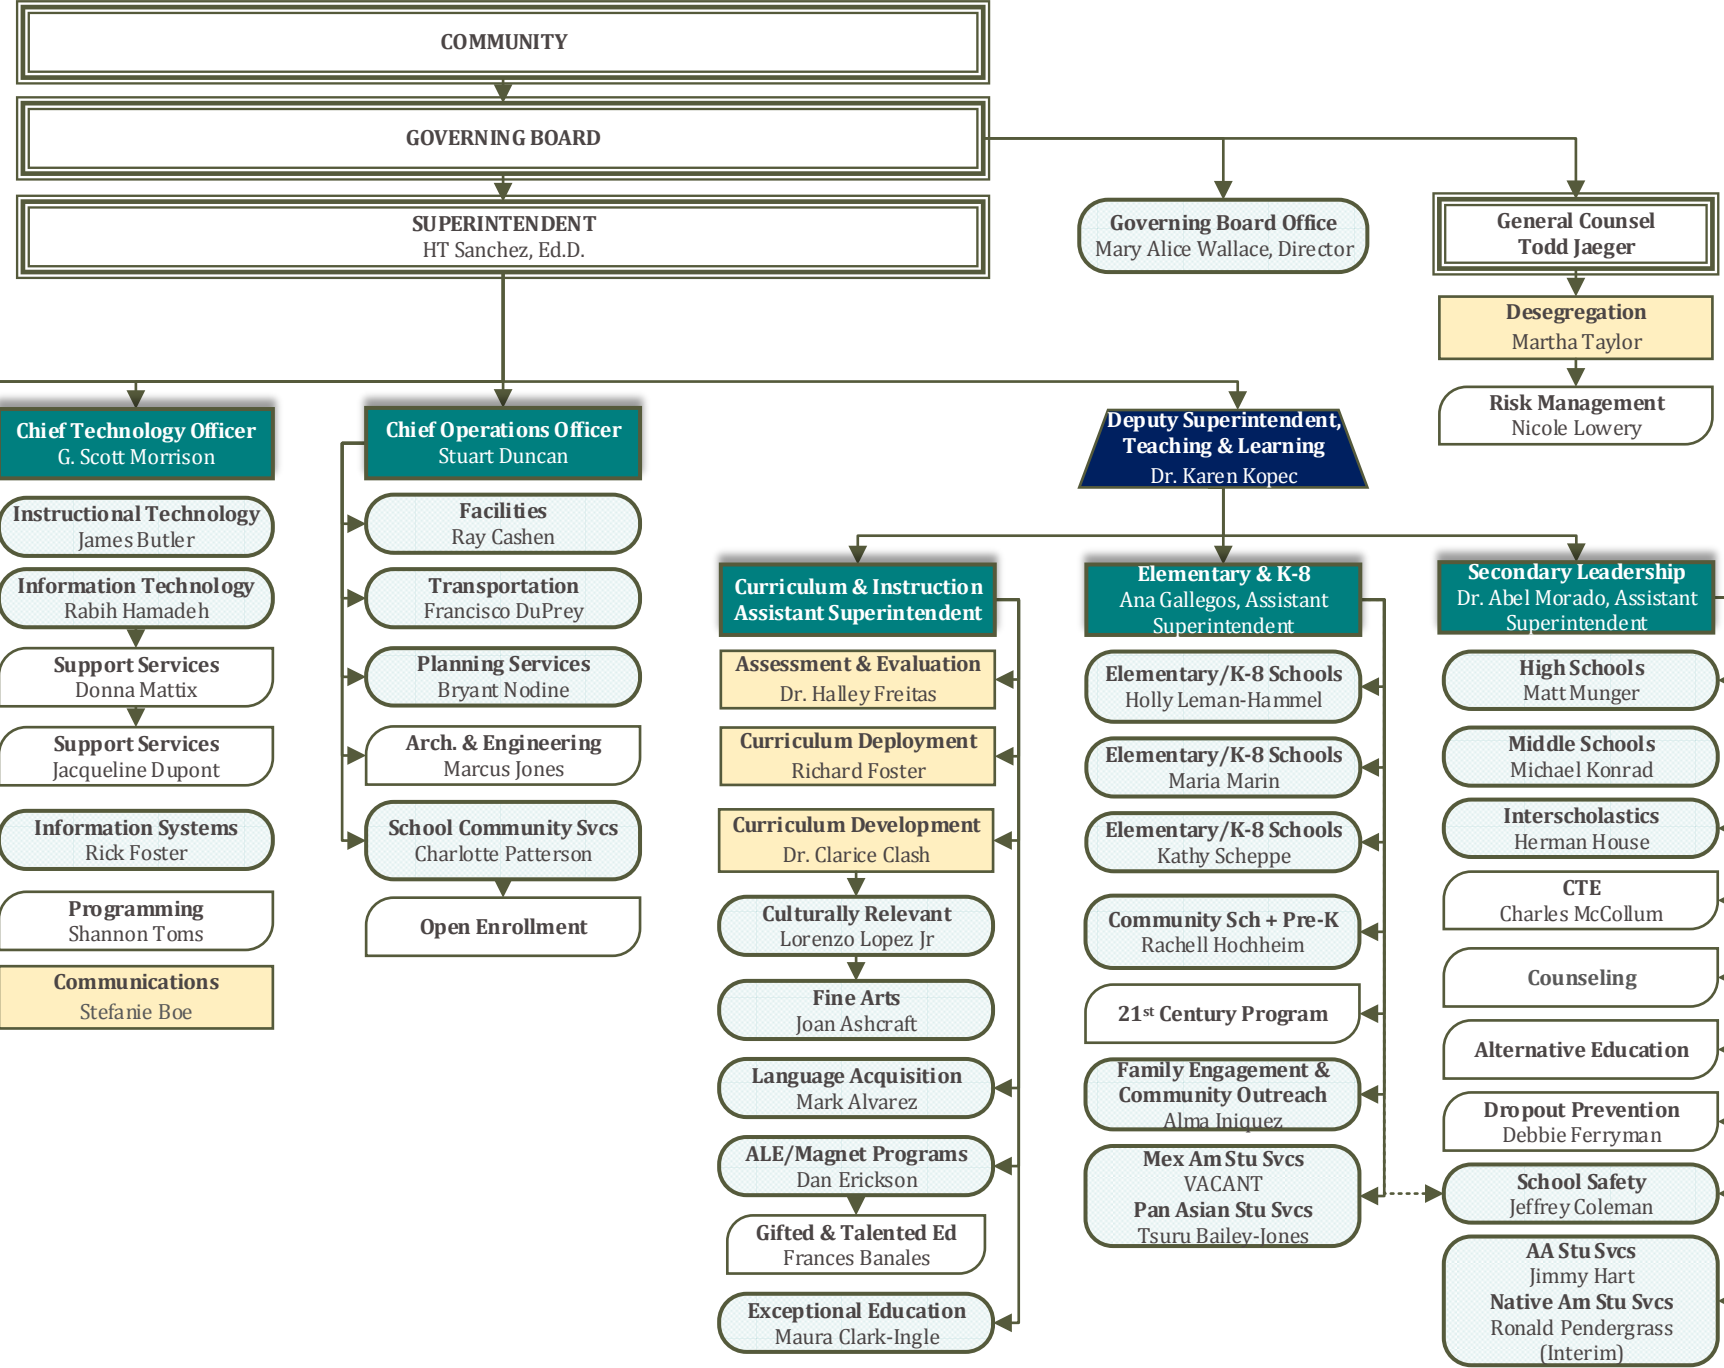

## Tucson Unified School District #1 Organizational Chart 2016-2017

Deputy Superintendent
Superintendent Leadership Team
Senior Director
Director
High Profile Areas