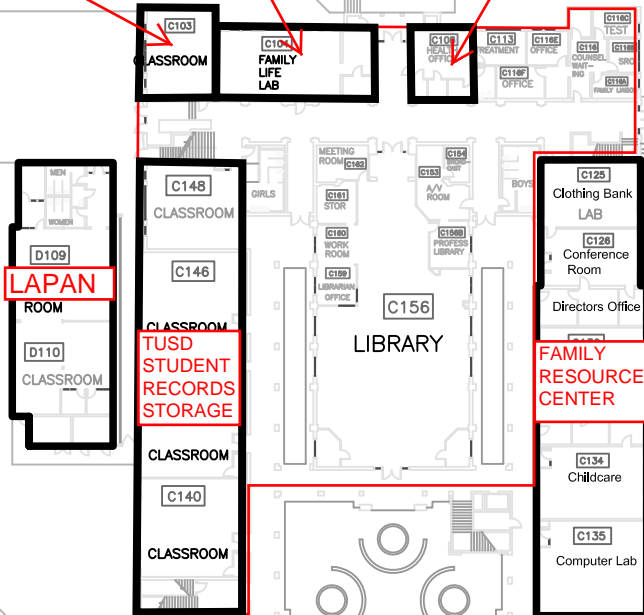

HIGHER GROUND
RESOURCE
CENTER

DESERT FIRE
CPR

LAPAN
Robotics Lab

DESERT FIRE
CPR

VACANT

LAPAN
ROOM

TUSD
STUDENT
RECORDS
STORAGE

FAMILY
RESOURCE
CENTER

LA FRONTERA

FAMILY RESOURCE
CENTER - SUPPORT

HIGHER GROUND
RESOURCE
CENTER

NOT IN USE

SECOND FLOOR
BUILDING C AND B

EXHIBIT A
HIGHER GROUND
RESOURCE CENTER
PREMISES