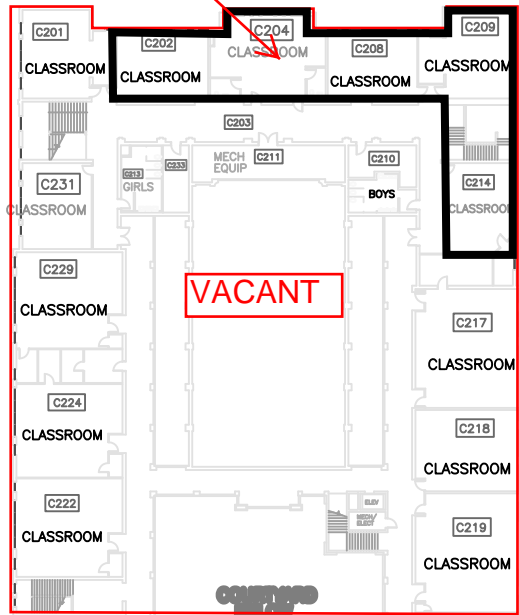

HIGHER GROUND
RESOURCE
CENTER

DESERT FIRE
CPR

LAPAN
Robotics Lab

DESERT FIRE
CPR

VACANT

LAPAN
ROOM

TUSD
STUDENT
RECORDS
STORAGE

FAMILY
RESOURCE
CENTER

LA FRONTERA

FAMILY RESOURCE
CENTER - SUPPORT

HIGHER GROUND
RESOURCE
CENTER

NOT IN USE

SECOND FLOOR
BUILDING C AND B

EXHIBIT A
HIGHER GROUND
RESOURCE CENTER
PREMISES